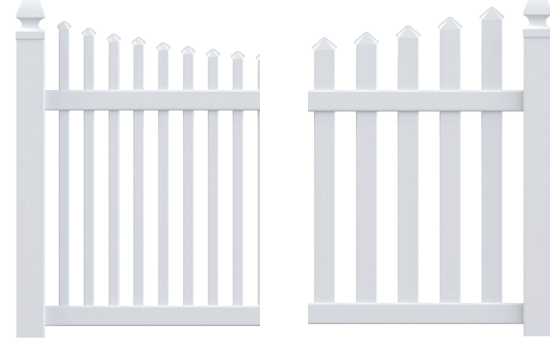

Available Sizes:

- 36" ●
- 48" ●
- 57" ●