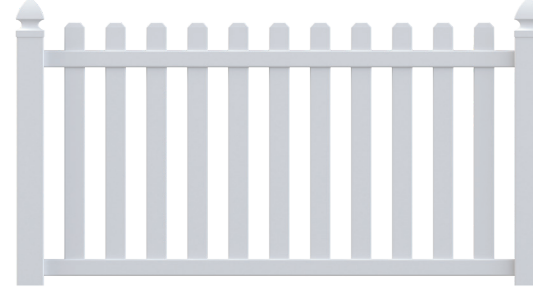

COLUMBIA

Notched Dog Ear Style Top Pickets