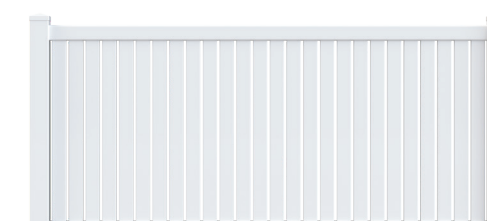

## COLORS\*

See pages 10-11 for style and color availability.

MODEL

Available Sizes:  
48" ●

BARON

Available Sizes:  
36" ● 48" ● 60" ● 72" ●

RAMADA

Available Sizes:  
36" ● 48" ● 60" ● 72" ●

IMPERIAL

Imperial Sizes:  
36" ● 48" ● 60" ● 72" ●

Imperial with Lattice Sizes:  
60" ● 72" ●

Boston Privacy Fence  
with Lattice Accent in White