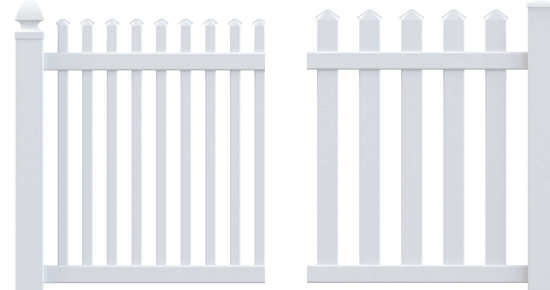

CLASSIC

Routed Through Pinched Top Pickets