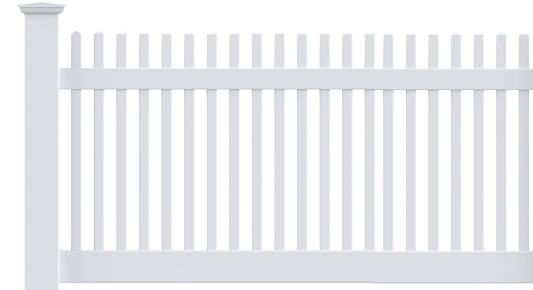

NEW ENGLAND

Square Notched Pointed Top Pickets