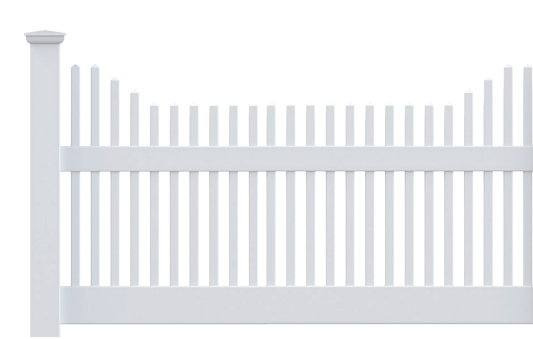

Available Sizes:

- 36" ●
- 48" ●