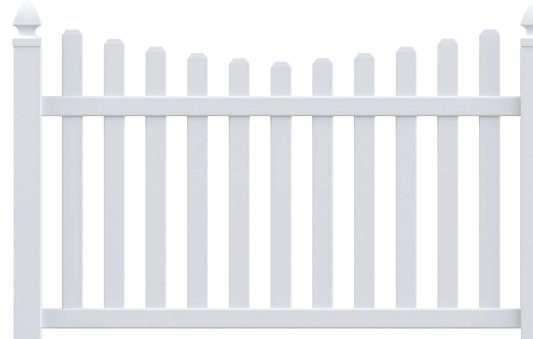

Available Sizes:

- 36" ●
- 48" ●
- 57" ●