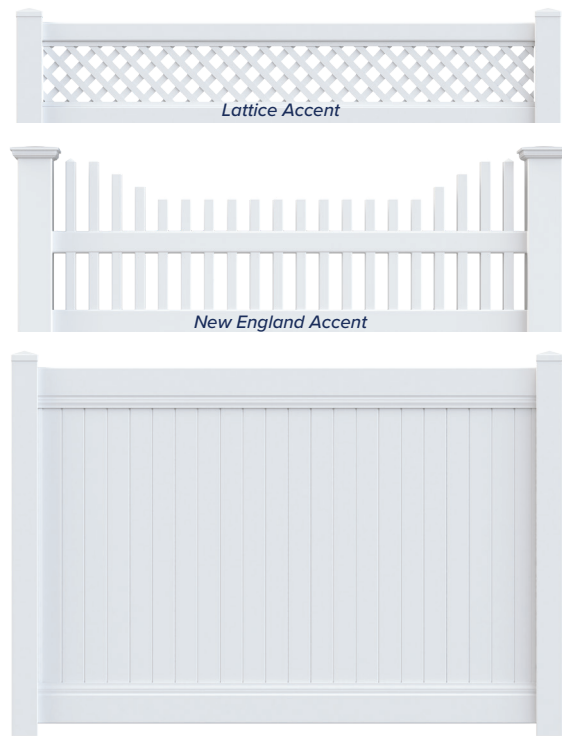

# CREATE A RETREAT

Superior's privacy fence is the perfect choice for those who want to create a safe, quiet retreat in their own backyards. Make your backyard a place to truly get away!

## COLORS\*

See page 14 for style and color availability.

\*Printed representations may vary from actual product color.  
Product colors may vary from select manufacturer's product colors.

**BOSTON**

Available Sizes:  
 48" • 60" • 66" • 72" • 84" • 96"